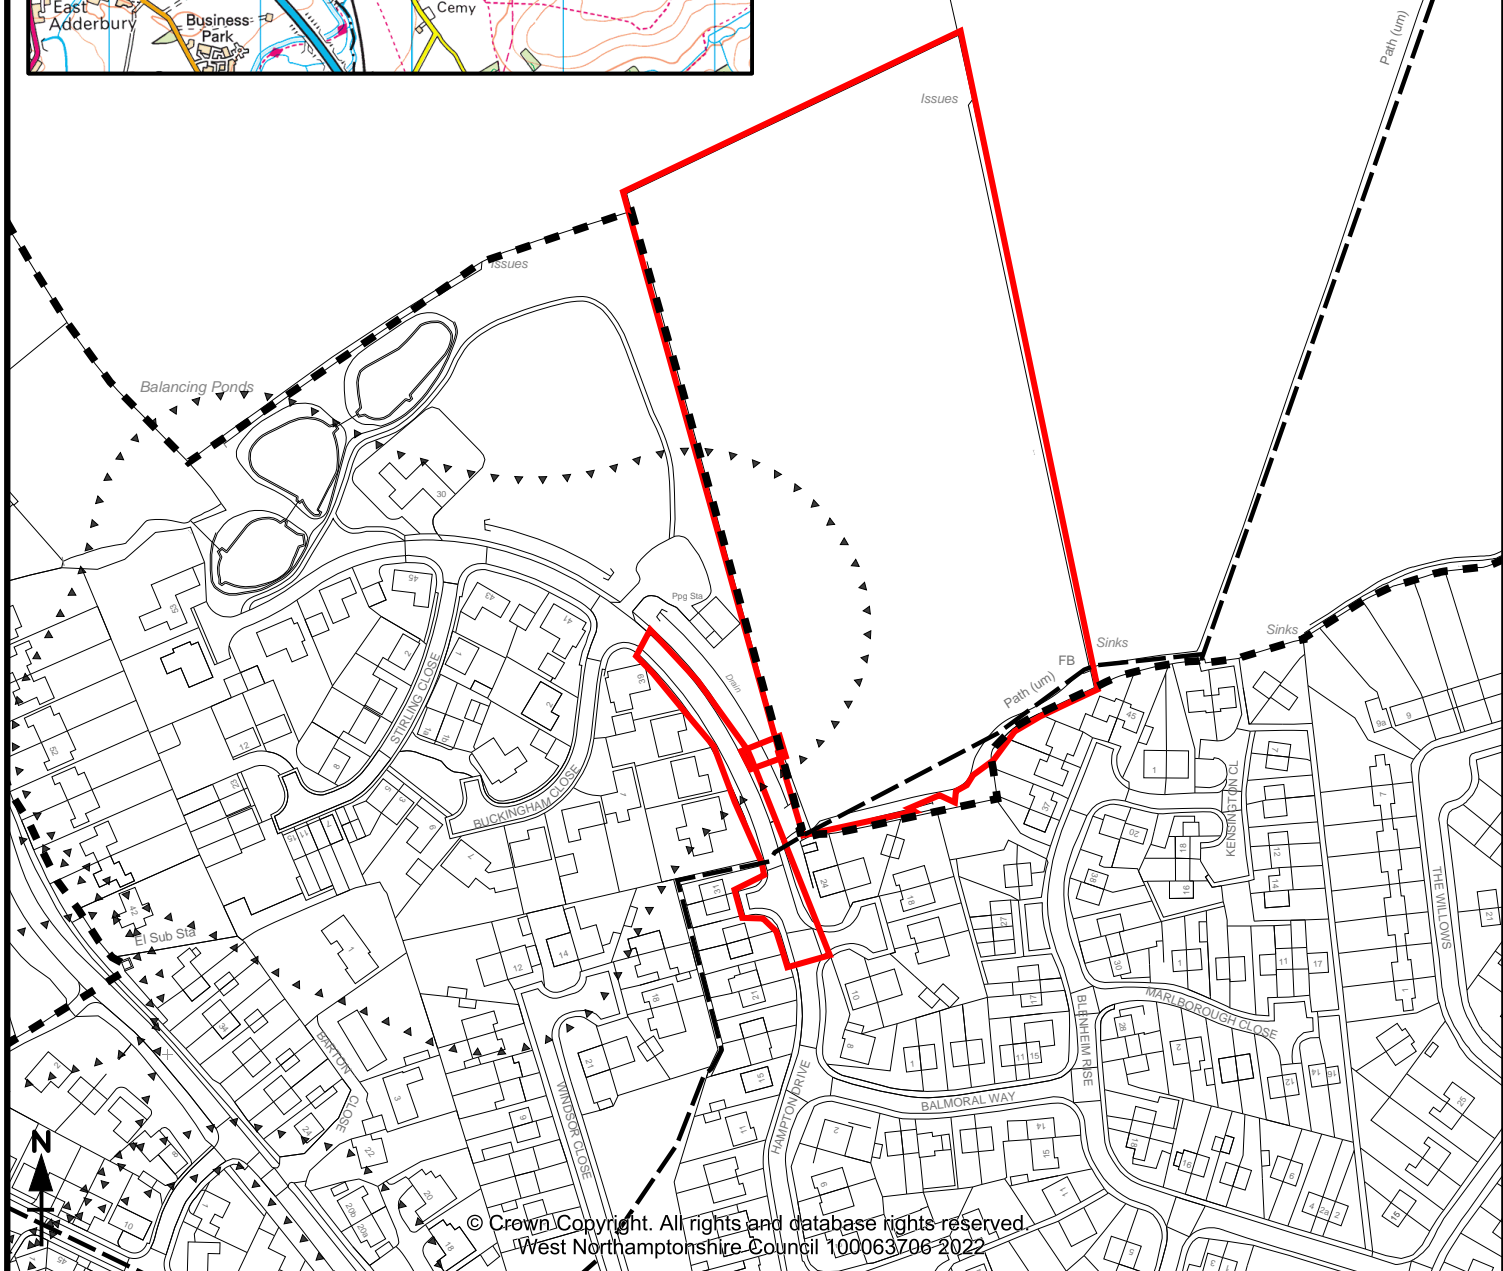

Application Number: WNS/2022/0071/MAO

Parish: Kings Sutton CP

© Crown Copyright. All rights and database rights reserved.
West Northamptonshire Council 100063706 2022

Town/Village: Kings Sutton

Site Area: 2.6119 Ha

Grid Location: SP4985836745

Map Scale: 1:2500

Site

Village Confines

Public Right of Way

Site of Archaeological Asset

***Please note, whole map frame is covered by Special Landscape Area**